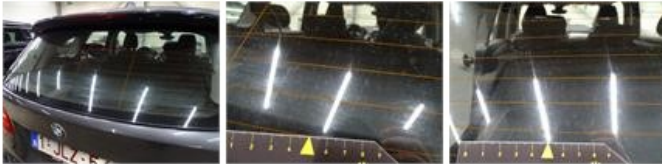

BMW 2 ACTIVE TOURER: 1JLZ548

Vinnumber:	WBA2B31080V379123	Versionname:	1.5 216D ACTIVE TOURER
First Registrationdate:	20/01/2015	Fiscalpower:	
Expertise Mileage:	58407	Power Kw:	85
Bodytype:		Body color:	Grey
Gearbox:	MAN 6 VIT	Paint type:	Metalic
Transmission:	Back	Rims summer:	Aluminium
Fueltype:	Diesel	Oil level:	OK
Maintenance:	OK	Parking lot:	1427
Battery functioning:	Yes		
Number of doors:	5		
Number of seats:	5		
Number head rests:	5		
Rims summer:	Aluminium		
Category:	Passenger Car		
Oil level:	OK		
Registration Certificate Car (BE):	Yes		

Tailgate, Scratch(es), Acceptable 0,00

No pictures to display

Engine protective plate, Deformed / Strained, E - Replace 62,00

Door R L, Dent(s), Acceptable 0,00

No pictures to display

Rear window, Scratch(es), E - Replace 370,00