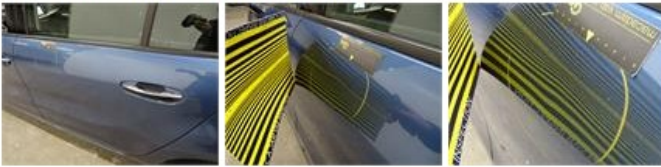

Degree of wear

	205/60/16/96 H LightMetal			
Winter tyres:	Fr.L.	Michelin: 5 mm	Fr.R.	Michelin: 5 mm
	Re.L.	Michelin: 5 mm	Re.R.	Michelin: 5 mm

Assistance equipment

Emergency spare wheel	Yes	Jack	Yes
Total cost ex VAT			397,18
Sill trim R L, Scratch(es), Acceptable			0,00
<i>No pictures to display</i>			
Door F L, Dent(s), Acceptable			0,00
<i>No pictures to display</i>			
Bumper F, Scratch(es), Acceptable			0,00
<i>No pictures to display</i>			
Wingspan, Stone chips, Acceptable			0,00

windscreen, Stone chip(s), Acceptable 0,00

No pictures to display

Door R L, Dent(s), PDR - Paintless dent repair 63,00

Seat cover F R, Stain, Acceptable 0,00

No pictures to display

Wing F L, Scratch(es), LI - Repair and paint (complete) 220,18