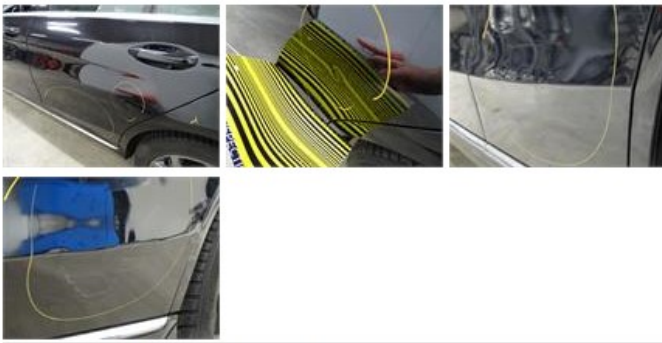

Seat cover R, Scratch(es), Acceptable 0,00