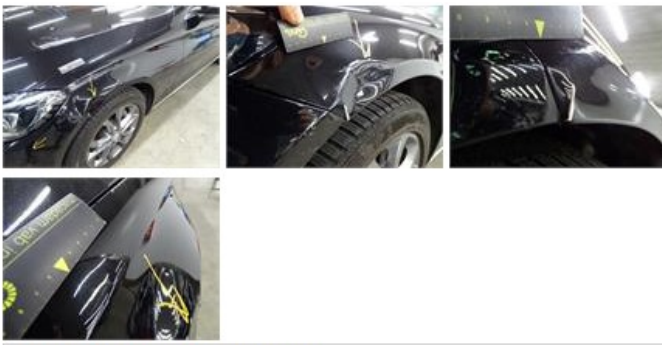

Degree of wear

225/50/17/98 H LightMetal				
Winter tyres:	Fr.L.	Michelin: 5 mm	Fr.R.	Michelin: 5 mm
	Re.L.	Michelin: 5 mm	Re.R.	Michelin: 5 mm

Assistance equipment

Repair kit	Yes	Compressor	Yes
------------	------------	------------	------------

Total cost ex VAT 3786,30

Wing F L, Dent(s) and scratch(es), Le - Replace and paint 530,02

Alloy rim F L, Scratch(es), Acceptable 0,00

No pictures to display

Sill trim R, Scratch(es), E - Replace 44,20

Bumper F, Scratch(es), LI - Repair and paint (complete) 211,80