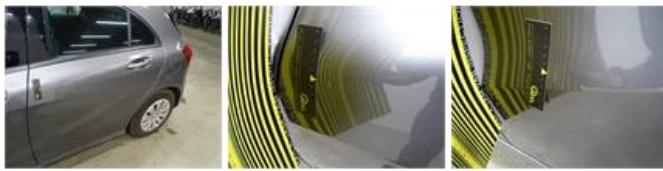

Wing F L, Scratch(es), Acceptable 0,00

No pictures to display

Bumper R, Scratch(es), LI - Repair and paint (complete) 211,80

Wheel cover R R, Scratch(es), E - Replace 30,00

Rearview mirror housing R, Scratch(es), Acceptable 0,00

No pictures to display

Door R R, Dent(s) and scratch(es), LI - Repair and paint (complete) 366,35

Door F R, Scratch(es), LI - Repair and paint (complete) 318,35

Wing R R, Scratch(es), LI - Repair and paint (complete) 308,20

Wheel cover F R, Scratch(es), E - Replace 30,00

Bumper F, Dent(s), LI - Repair and paint (complete) 211,80