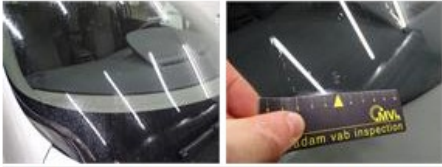

Rocker panel inner R R, Dent(s), LI - Repair and paint (complete) 115,56