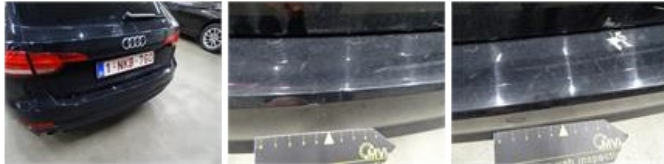

0,00

No pictures to display

Ignition key, Missing, E - Replace

150,00

No pictures to display

308,20