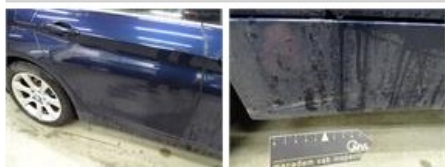

Assistance equipment

Repair kit	Yes	Compressor	Yes

Total cost ex VAT	438,56
Sill outer R, Scratch(es), It - Spot repair	115,56