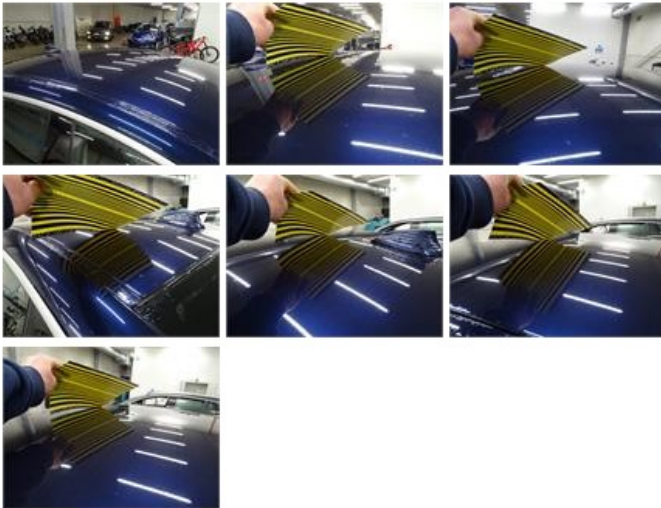

No pictures to display

Bumper R, Scratch(es), Acceptable 0,00

No pictures to display

Wheel hub cap F R, Missing, E - Replace 15,00

Door R L, Dent(s), Acceptable 0,00

No pictures to display

Door R R, Dent(s), Acceptable 0,00

No pictures to display

Roof, Hail damage, PDR - Hail 150,00

Wing F R, Dent(s), PDR - Paintless dent repair 63,00

Alloy rim F R, Scratch(es), LI - Repair and paint (complete) 95,00