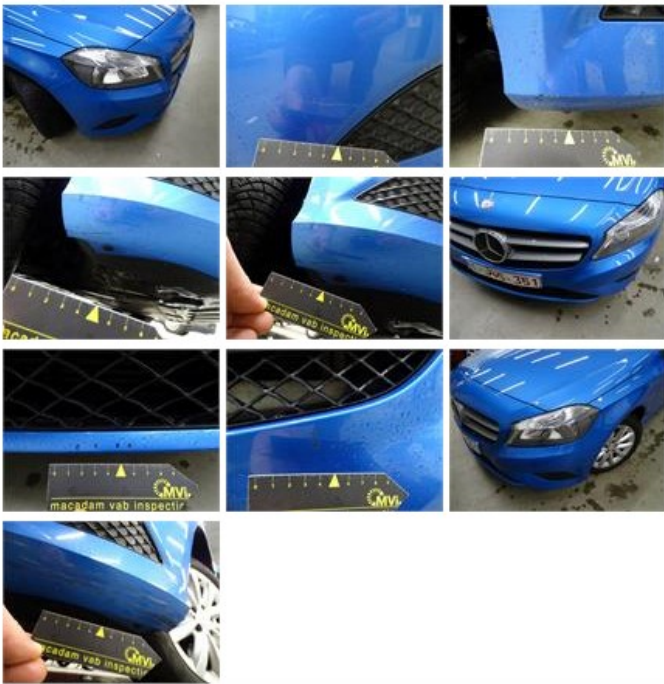

MERCEDES A: 1JUS351

Vinnumber:	WDD1760111V058094	Versionname:	1.5 A 160 CDI
First Registrationdate:	2/03/2015	Fiscalpower:	
Expertise Mileage:	96167	Power Kw:	66
Bodytype:		Body color:	Blue
Gearbox:	MAN 6 VIT	Paint type:	Metallic
Transmission:	Front	Rims summer:	Aluminium
Fueltype:	Diesel	Oil level:	OK
Maintenance:	OK	Parking lot:	2226
Battery functioning:	Yes		
Number of doors:	5		
Number of seats:	5		
Number head rests:	5		
Rims summer:	Aluminium		
Category:	Passenger Car		
Oil level:	OK		
Registration Certificate Car (BE):	Yes		

Degree of wear

205/55/16/92 MS LightMetal				
Winter tyres:	Fr.L.	Goodyear: 3 mm	Fr.R.	Goodyear: 3 mm
	Re.L.	Goodyear: 4 mm	Re.R.	Goodyear: 4 mm

Assistance equipment

Repair kit	Yes	Compressor	Yes
Total cost ex VAT			401,80
Alloy rim F L, Scratch(es), LI - Repair and paint (complete)			95,00

Door R L, Dent(s), Acceptable			0,00
-------------------------------	--	--	-------------

No pictures to display

Bumper F, Scratch(es), LI - Repair and paint (complete)			211,80
---	--	--	---------------