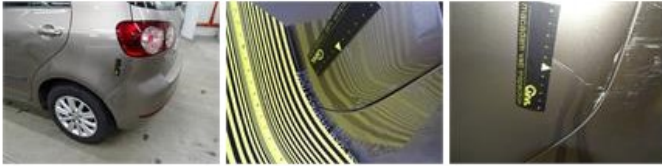

Wing R R, Scratch(es), Acceptable 0,00

No pictures to display

Wing R L, Dent(s) and scratch(es), LI - Repair and paint (complete) 308,20