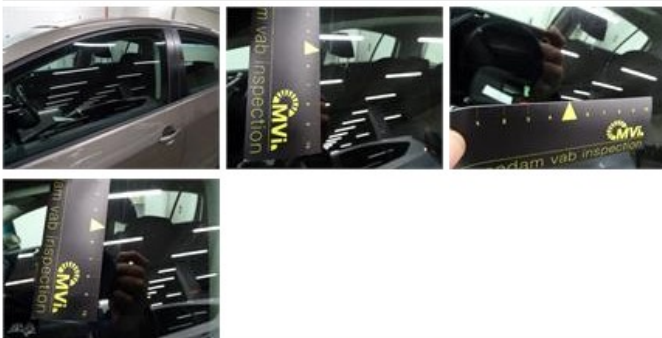

Window F L door, Scratch(es), E - Replace 128,00