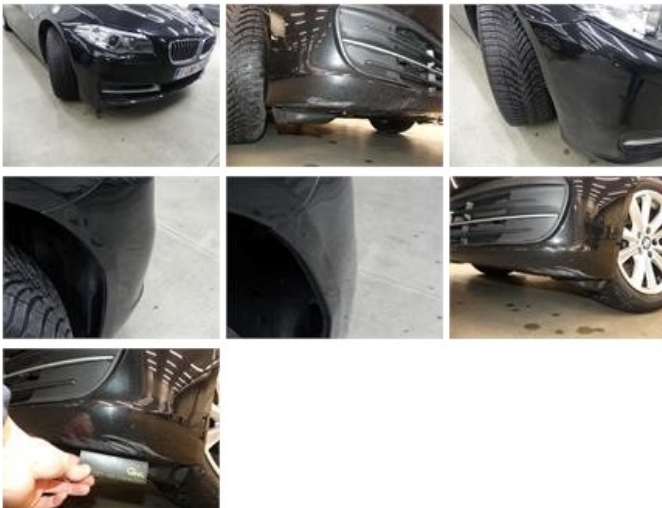

Degree of wear

225/55/17/97 H LightMetal				
Winter tyres:	Fr.L.	Michelin: 4 mm	Fr.R.	Michelin: 4 mm
	Re.L.	Michelin: 4 mm	Re.R.	Michelin: 4 mm

Assistance equipment

Compressor	Yes
------------	------------

Bumper F, Dent(s) and scratch(es), LI - Repair and paint (complete) 302,16

Bumper R, Dent(s) and scratch(es), LI - Repair and paint (complete) 254,16

Alloy rim FR, Scratch(es), Acceptable 0,00

No pictures to display