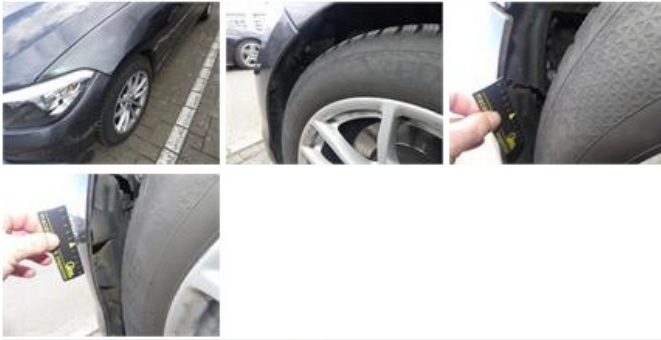

Rooftop, Dent(s), Acceptable 0,00

No pictures to display

Wing RL, Dent(s) and scratch(es), Acceptable 0,00

No pictures to display

Wheel arch cover FL, Broken, E - Replace 63,06