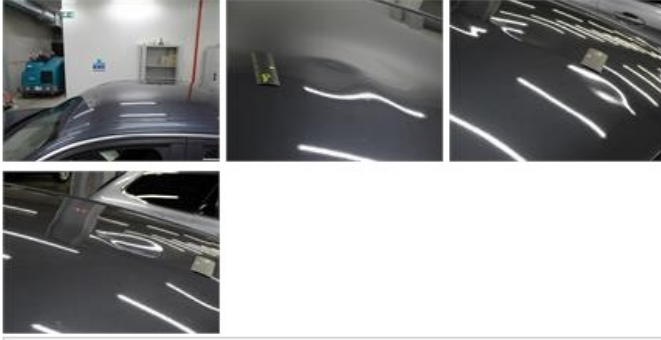

No pictures to display

Wing RR, Scratch(es), Acceptable	0,00
---	-------------

No pictures to display

No pictures to display

Alloy rim RR, Scratch(es), Acceptable 0,00

No pictures to display

Roof, Dent(s), LI - Repair and paint (complete) 577,50