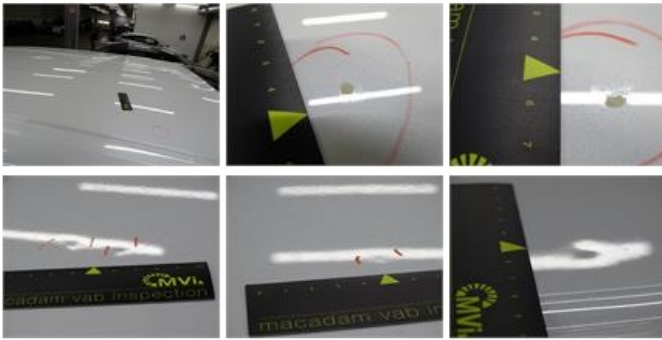

Roof, Chemical polution, LI - Repair and paint (complete) 577,80