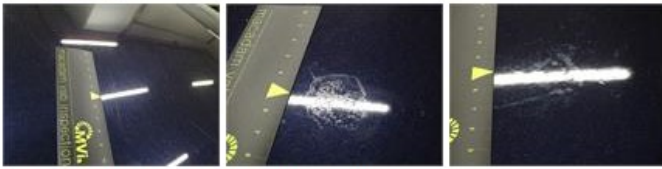

Bumper grille FR, Missing, E - Replace 49,00

Alloy rim RL, Scratch(es), LI - Repair and paint (complete) 95,00

Bonnet, Chemical polution, Acceptable 0,00

No pictures to display

Roof, Scratch(es), LI - Repair and paint (complete) 481,50