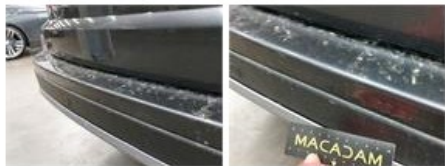

Bumper trim R, Scratch(es), Acceptable

Bumper F, Scratch(es), Repair and paint (complete)

254,16