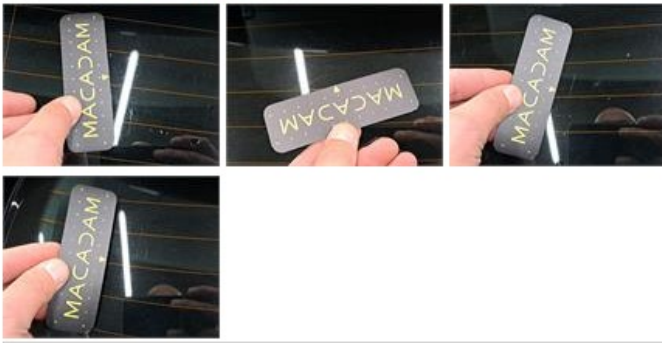

Limited Technical Inspection

Degree of wear

205/60/16/92 V				
Summer tyres:	Fr.L.	<b>Goodyear: 5 mm</b>	Fr.R.	<b>Goodyear: 5 mm</b>
	Re.L.	<b>Dunlop: 4 mm</b>	Re.R.	<b>Dunlop: 4 mm</b>
Tyre profile depth FL				<b>5.0</b>
Tyre profile depth FR				<b>5.0</b>
Tyre profile depth RL				<b>4.0</b>
Tyre profile depth RR				<b>4.0</b>
Tyre size FL				<b>205/60 R 16 92 V</b>
Tyre type FL				<b>Summer</b>
Tyre make FL				<b>259</b>
Tyre make RL				<b>257</b>

Tailgate / Boot, Scratch(es), Acceptable 0,00

Door RL, Dent(s) and scratch(es), Acceptable 0,00

Wing FL, Scratch(es), Repair and paint (complete) 264,21

Wing RL, Dent(s), Paintless dent repair 69,30

Rear window, Scratch(es), Replace 0,00